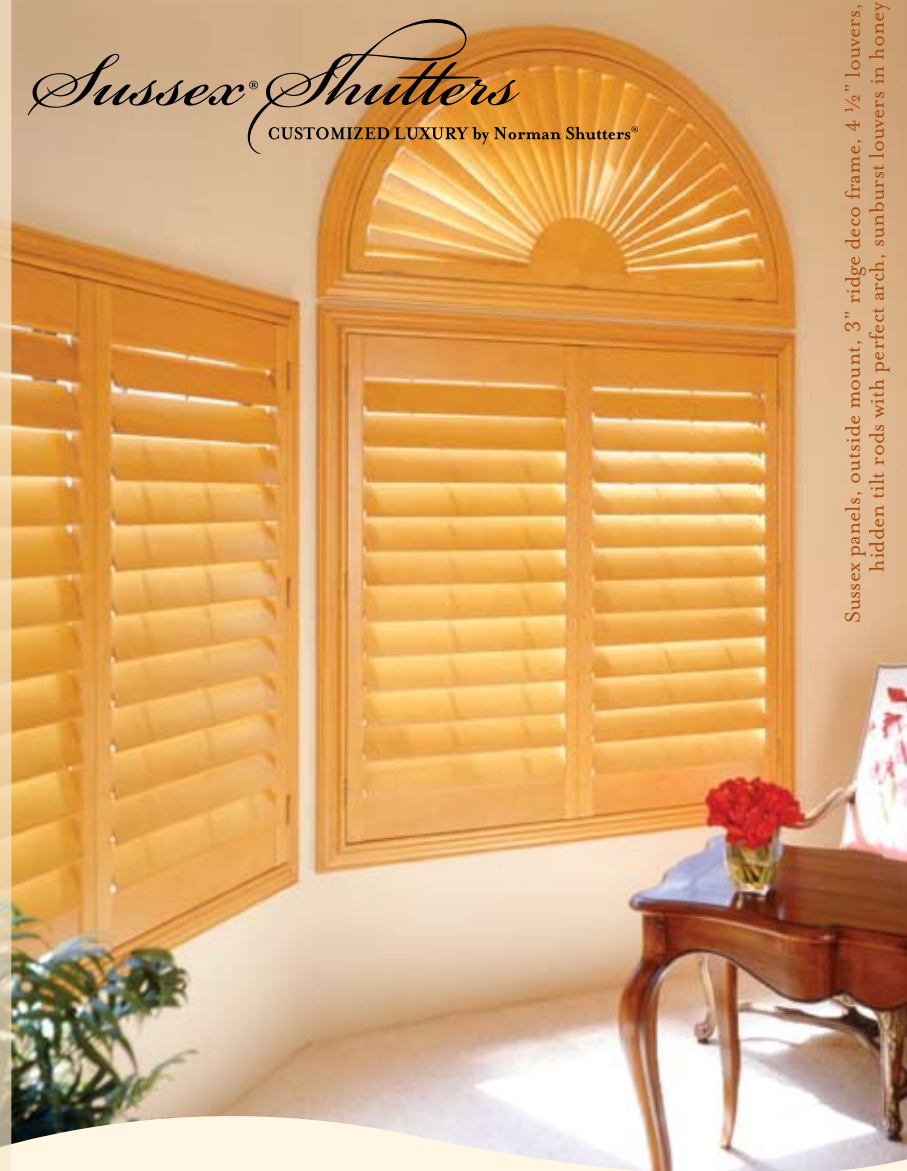

Sussex panels, outside mount, 3" ridge deco frame,  
4 1/2" louvers with hidden tilt rods and corner post in cherry

Sussex panels, inside mount with existing molding,  
3 1/2" louvers, divider rail, quarter sunburst panel  
with continuous frame in oak mantel

# Sussex® Shutters

CUSTOMIZED LUXURY by Norman Shutters®

Sussex panels, outside mount, 3" ridge deco frame, 4 1/2" louvers, hidden tilt rods with perfect arch, sunburst louvers in honey